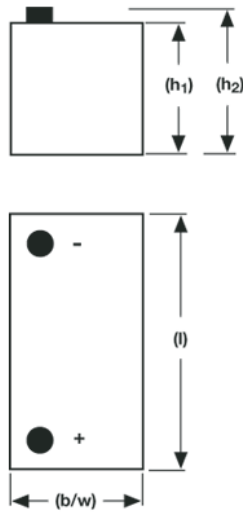

Sonnenschein SB12/60 A data sheet

Drawing:

Terminal:

Meets: UL94 HB

Specifications:

Type	Part number	Nom. Voltage	C100 1.80 VpC 20°C Ah	Length mm	Width mm	Height mm	Height over terminals mm	Height incl. connectors mm	Weight Kg.	Terminal	Terminal alignment
SB12/60 A	NGSB120060HS0CA	12	60	278	175	190	190	190	20	A-Terminal	