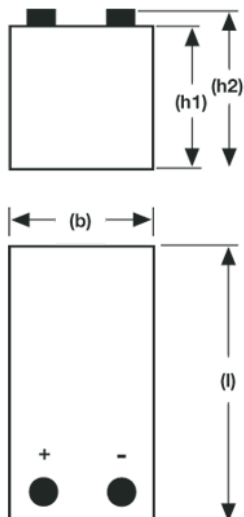

Sonnenschein SB12/130 A data sheet

Drawing:

Terminal:

Meets: UL94 HB

Specifications:

Type	Part number	Nom. Voltage	C100 1,80 VpC 20°C Ah	Length mm	Width mm	Height mm	Height top of cover mm	Height over terminals mm	Height incl. connectors mm	Weight Kg.	Terminal	Terminal alignment
SB12/130 A	NGSB120130HS0CA	12	130	513	223	223	195	223	223	48	A-Terminal	